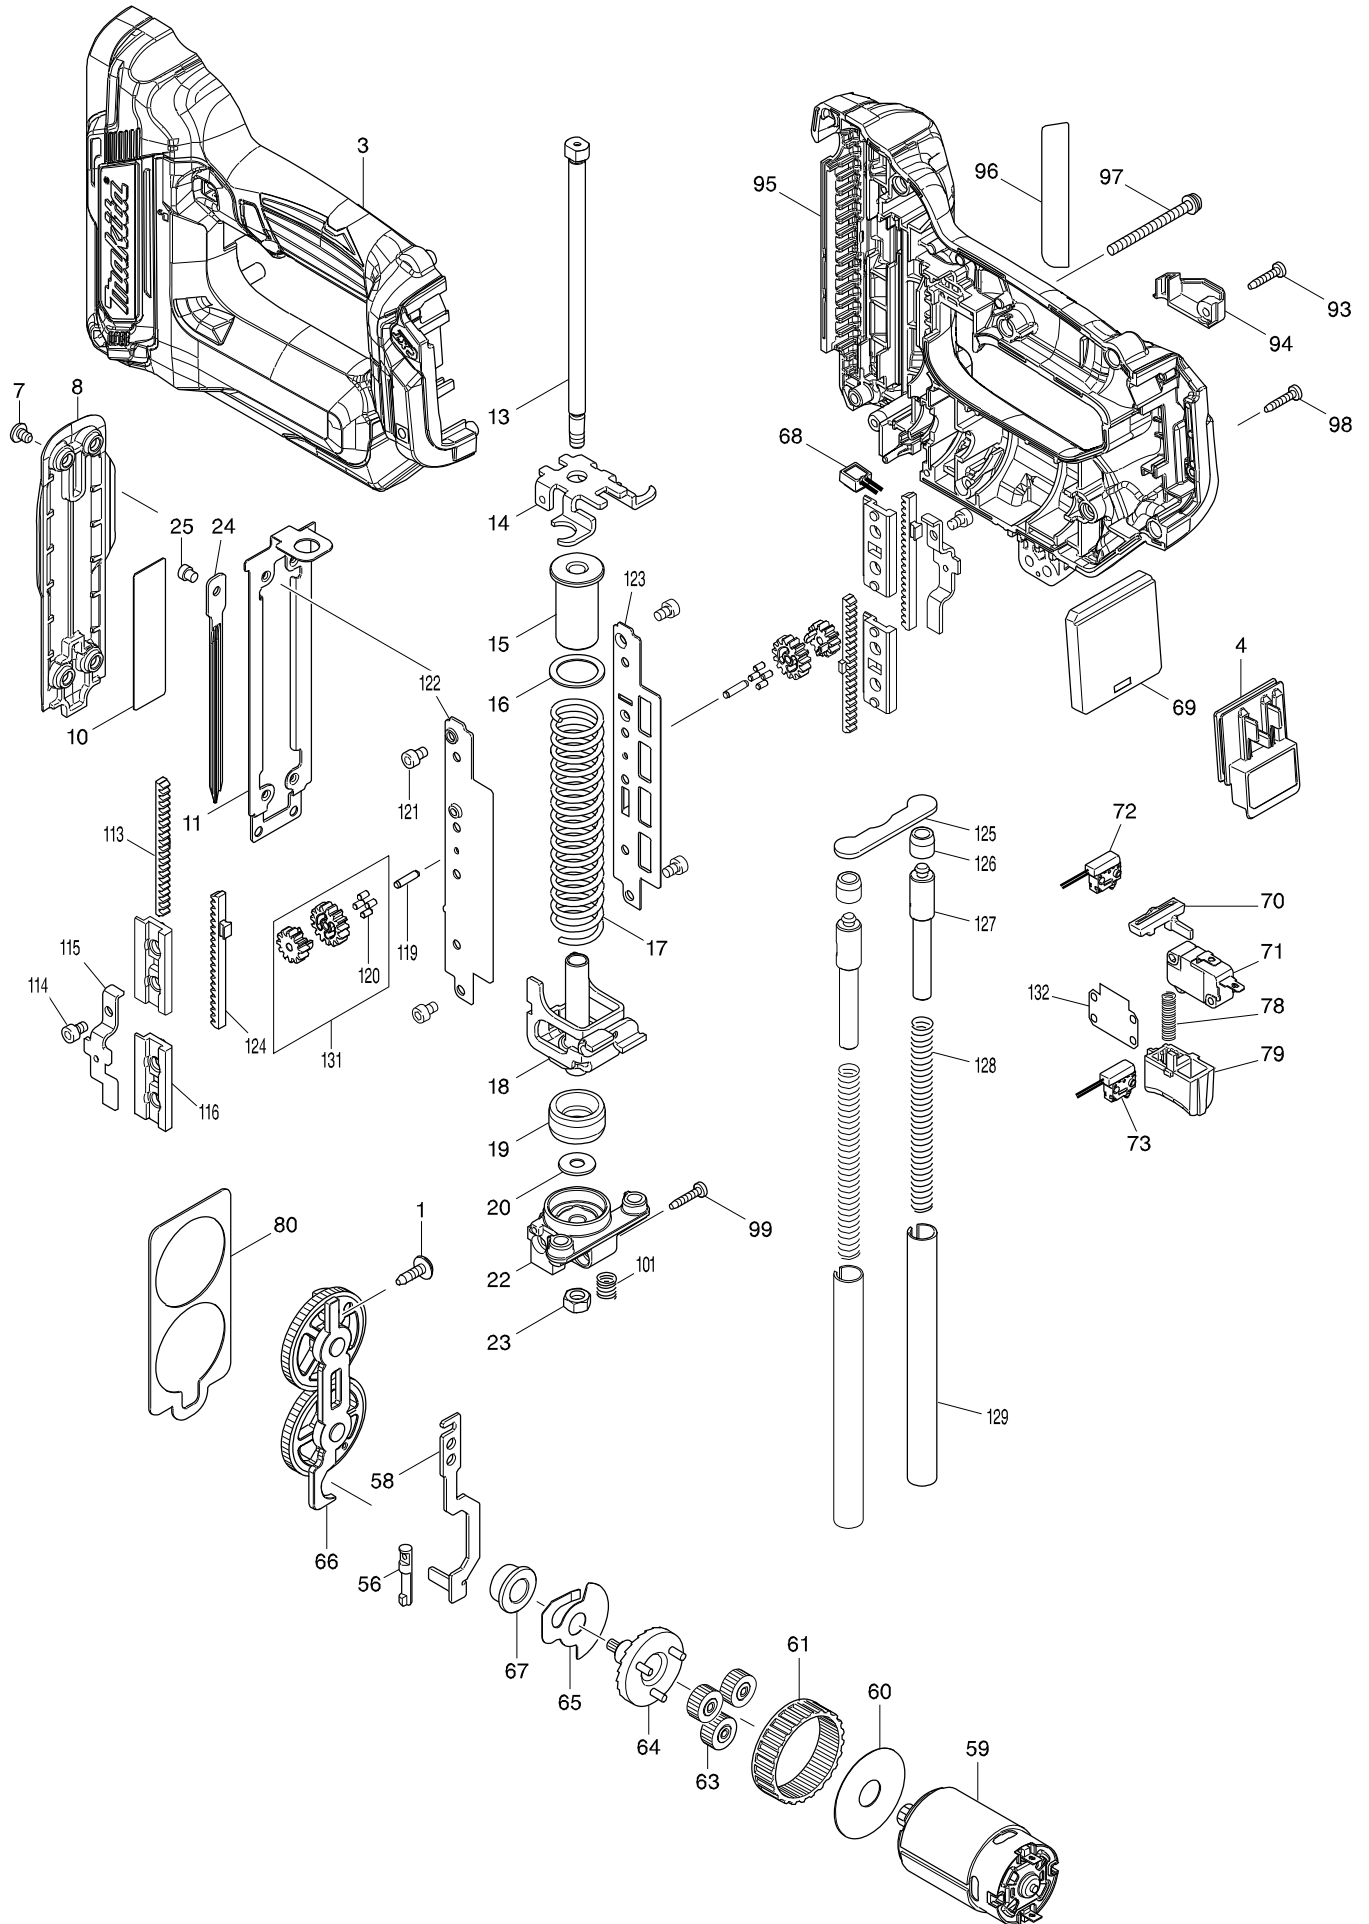

Model No. PT354D CORDLESS PIN NAILER

Model No. PT354D CORDLESS PIN NAILER