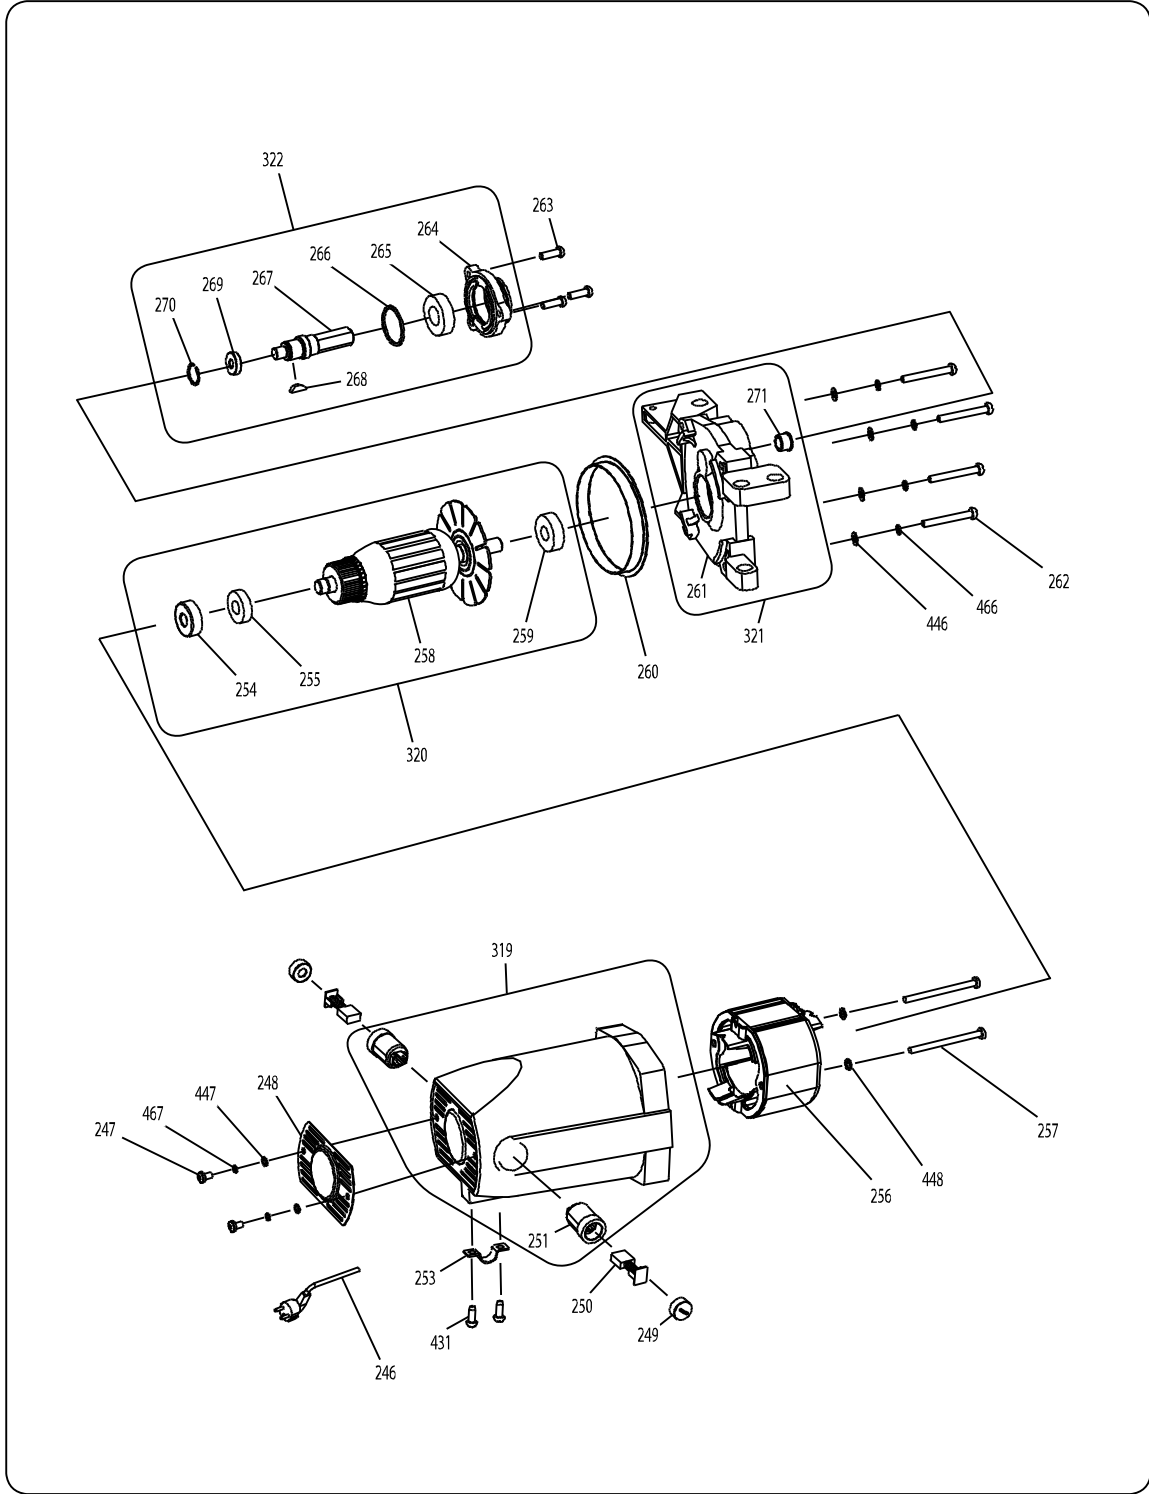

Model No. MLT100 TABLE SAW 255MM

Model No. MLT100 TABLE SAW 255MM

119

Model No. MLT100 TABLE SAW 255MM

Model No. MLT100 TABLE SAW 255MM