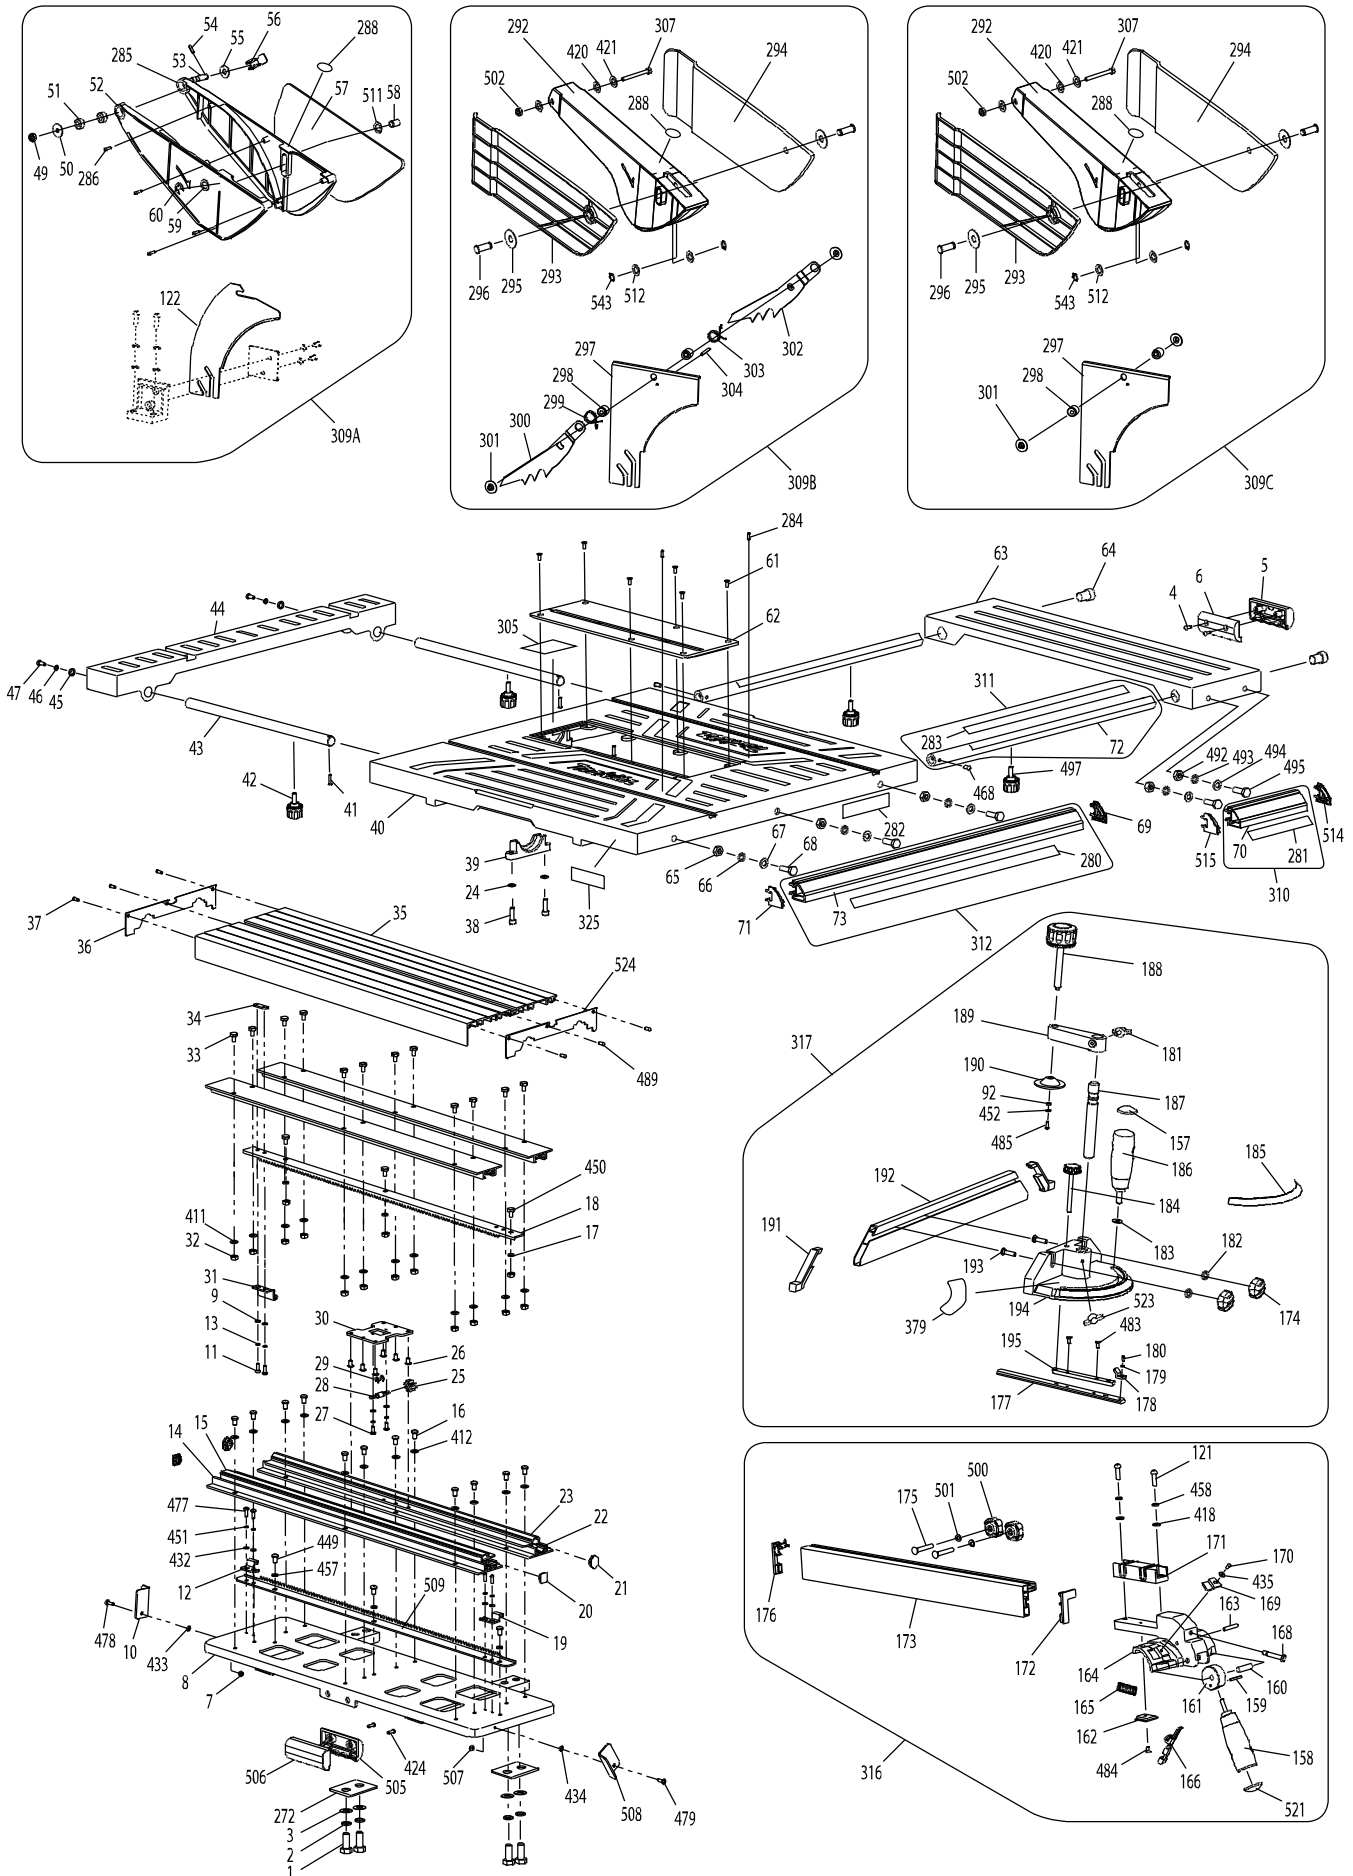

Model No. MLT100 TABLE SAW 255MM

Model No. MLT100 TABLE SAW 255MM

119

Model No. MLT100 TABLE SAW 255MM

Model No. MLT100 TABLE SAW 255MM