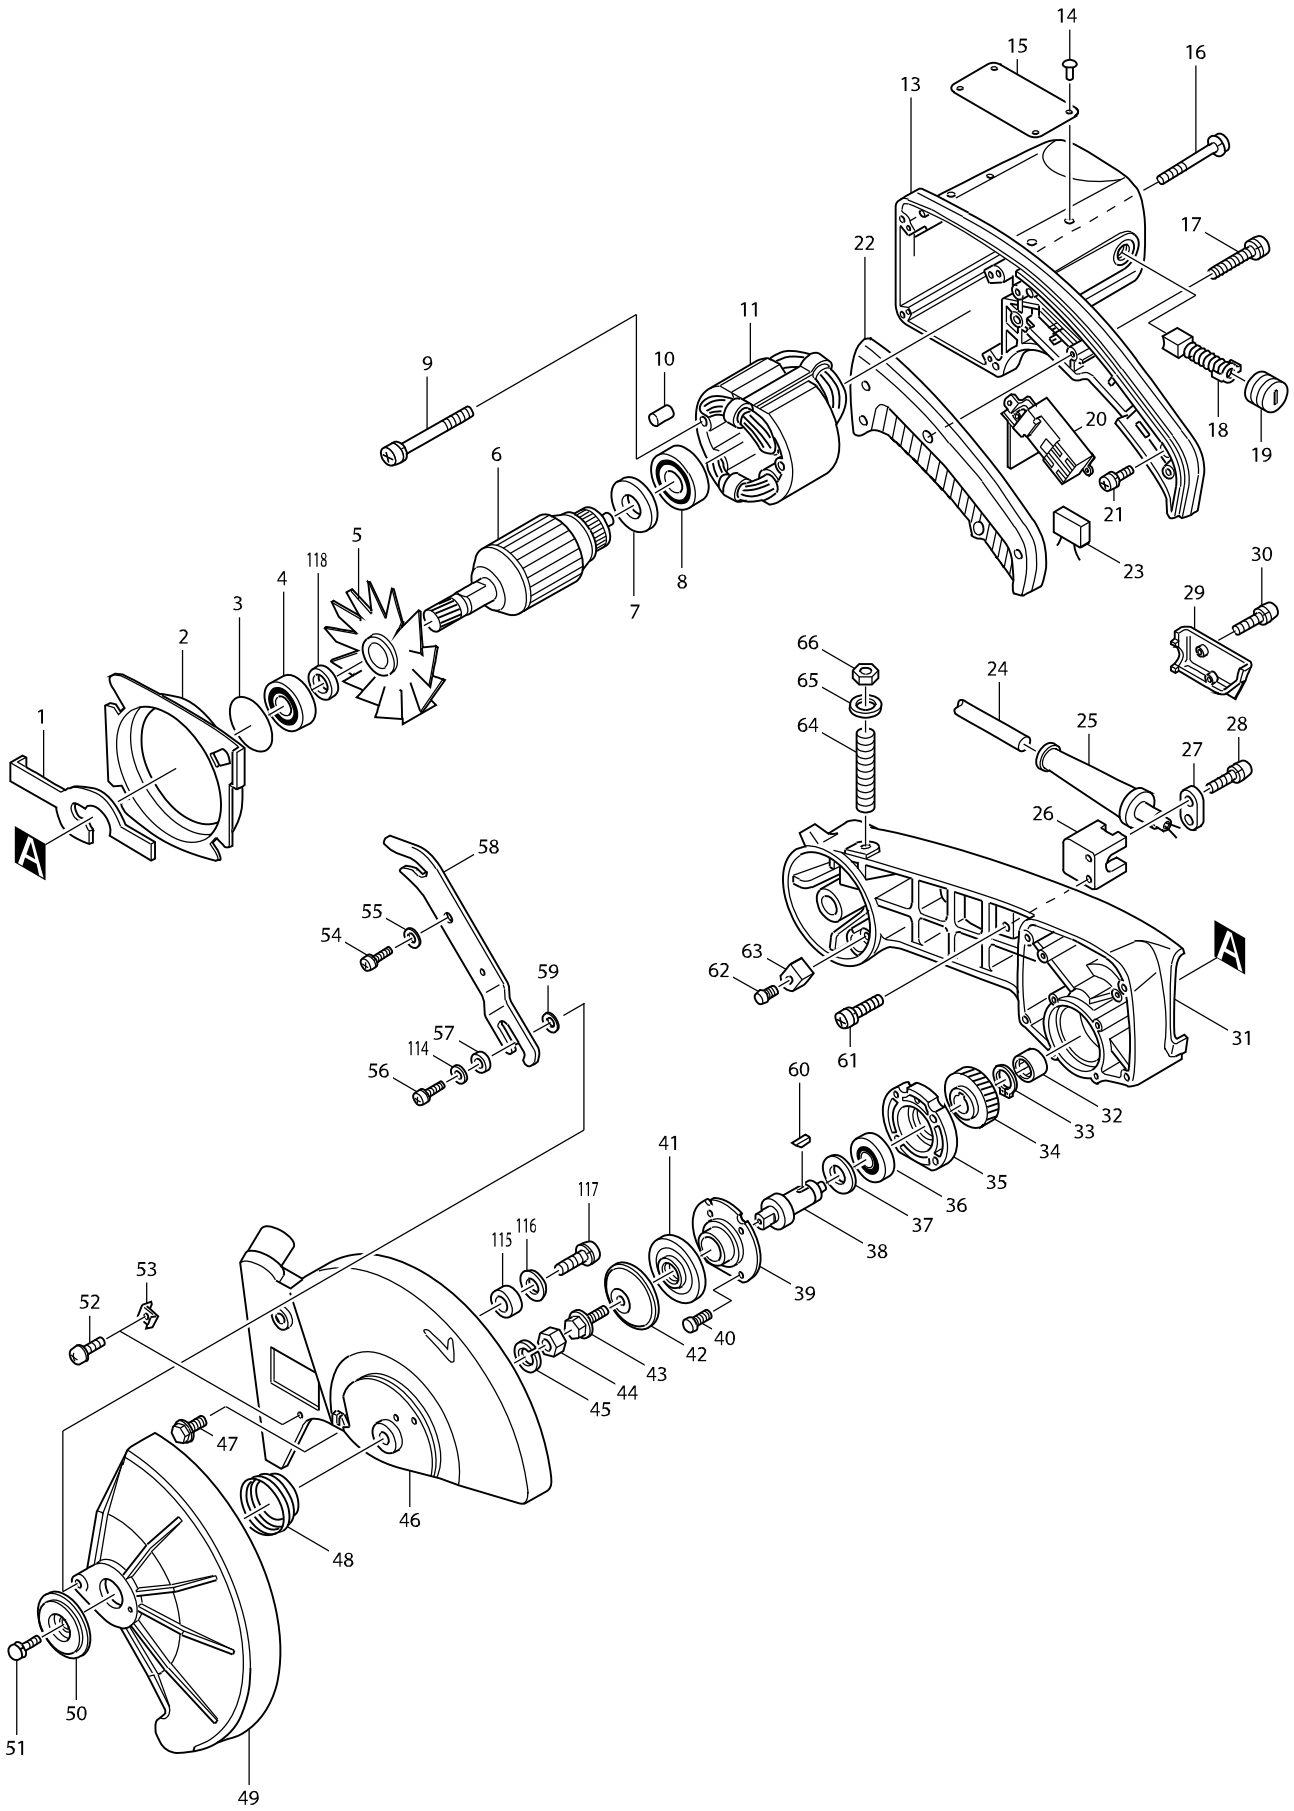

Model No. LS1440 MITER SAW 355MM

Model No. LS1440 MITER SAW 355MM