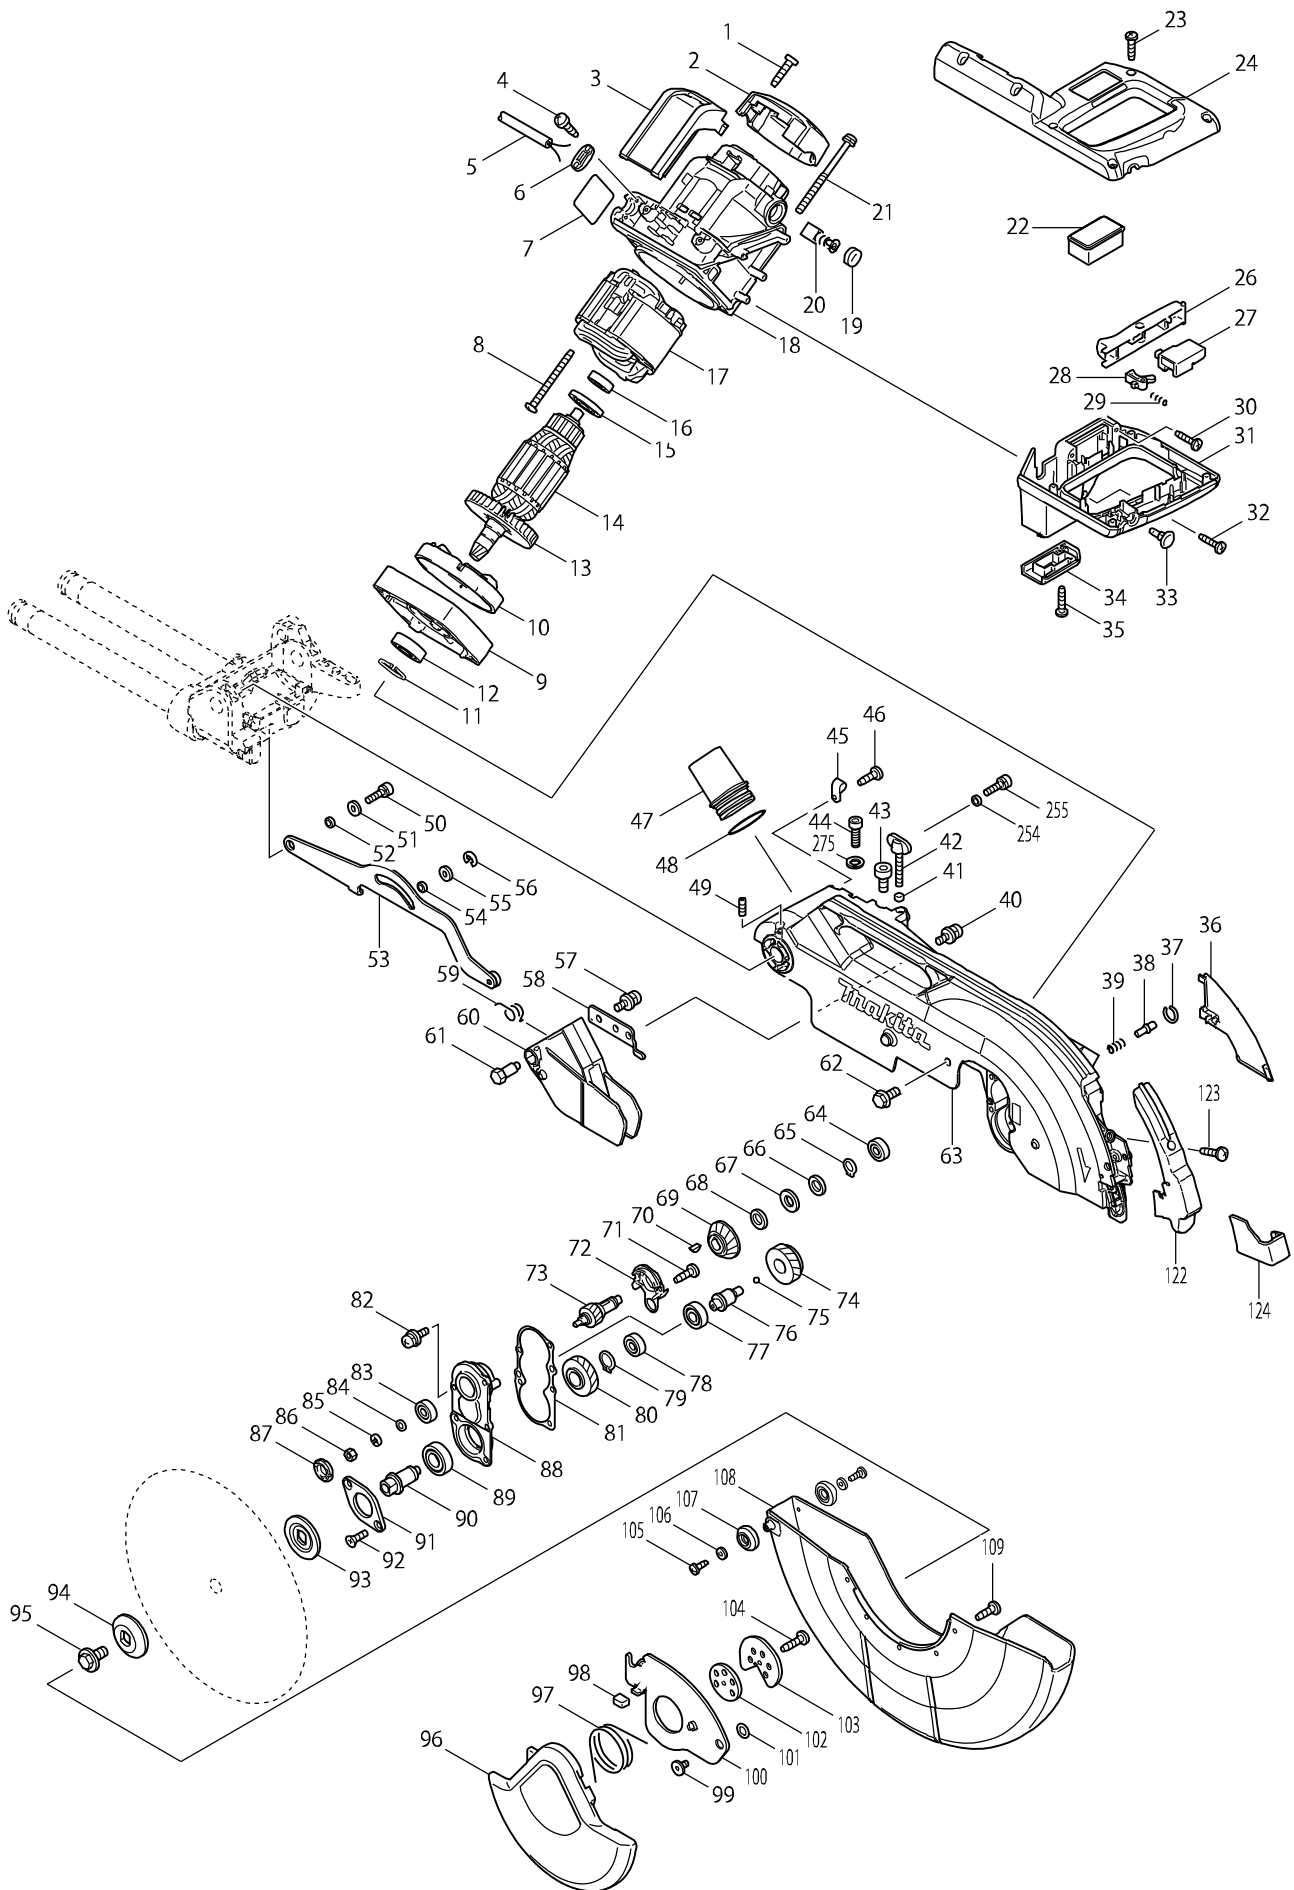

Model No. LS1216 SLIDE COMPOUND SAW 305MM

Model No. LS1216 SLIDE COMPOUND SAW 305MM