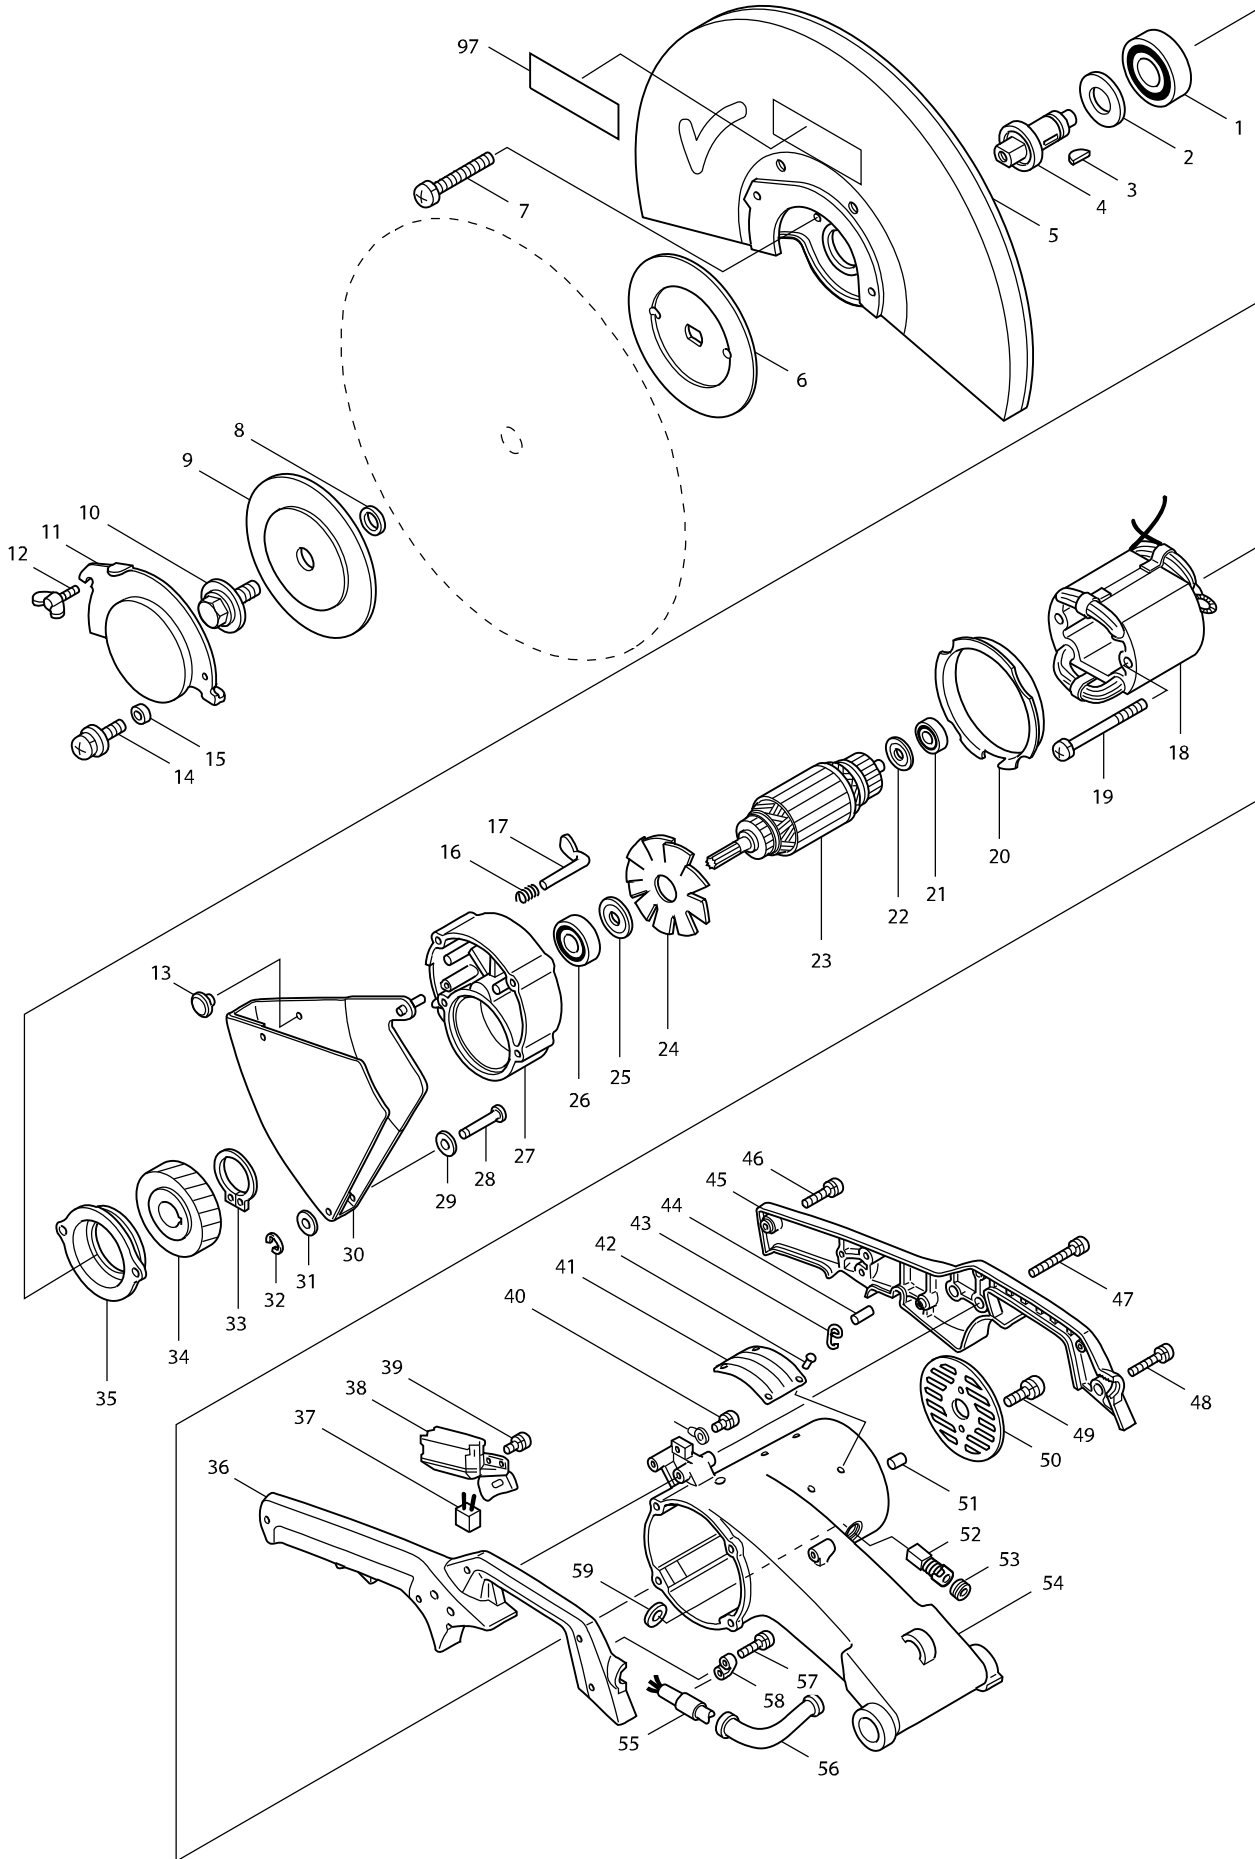

Model No. 2416S CUT-OFF 405MM

Model No. 2416S CUT-OFF 405MM