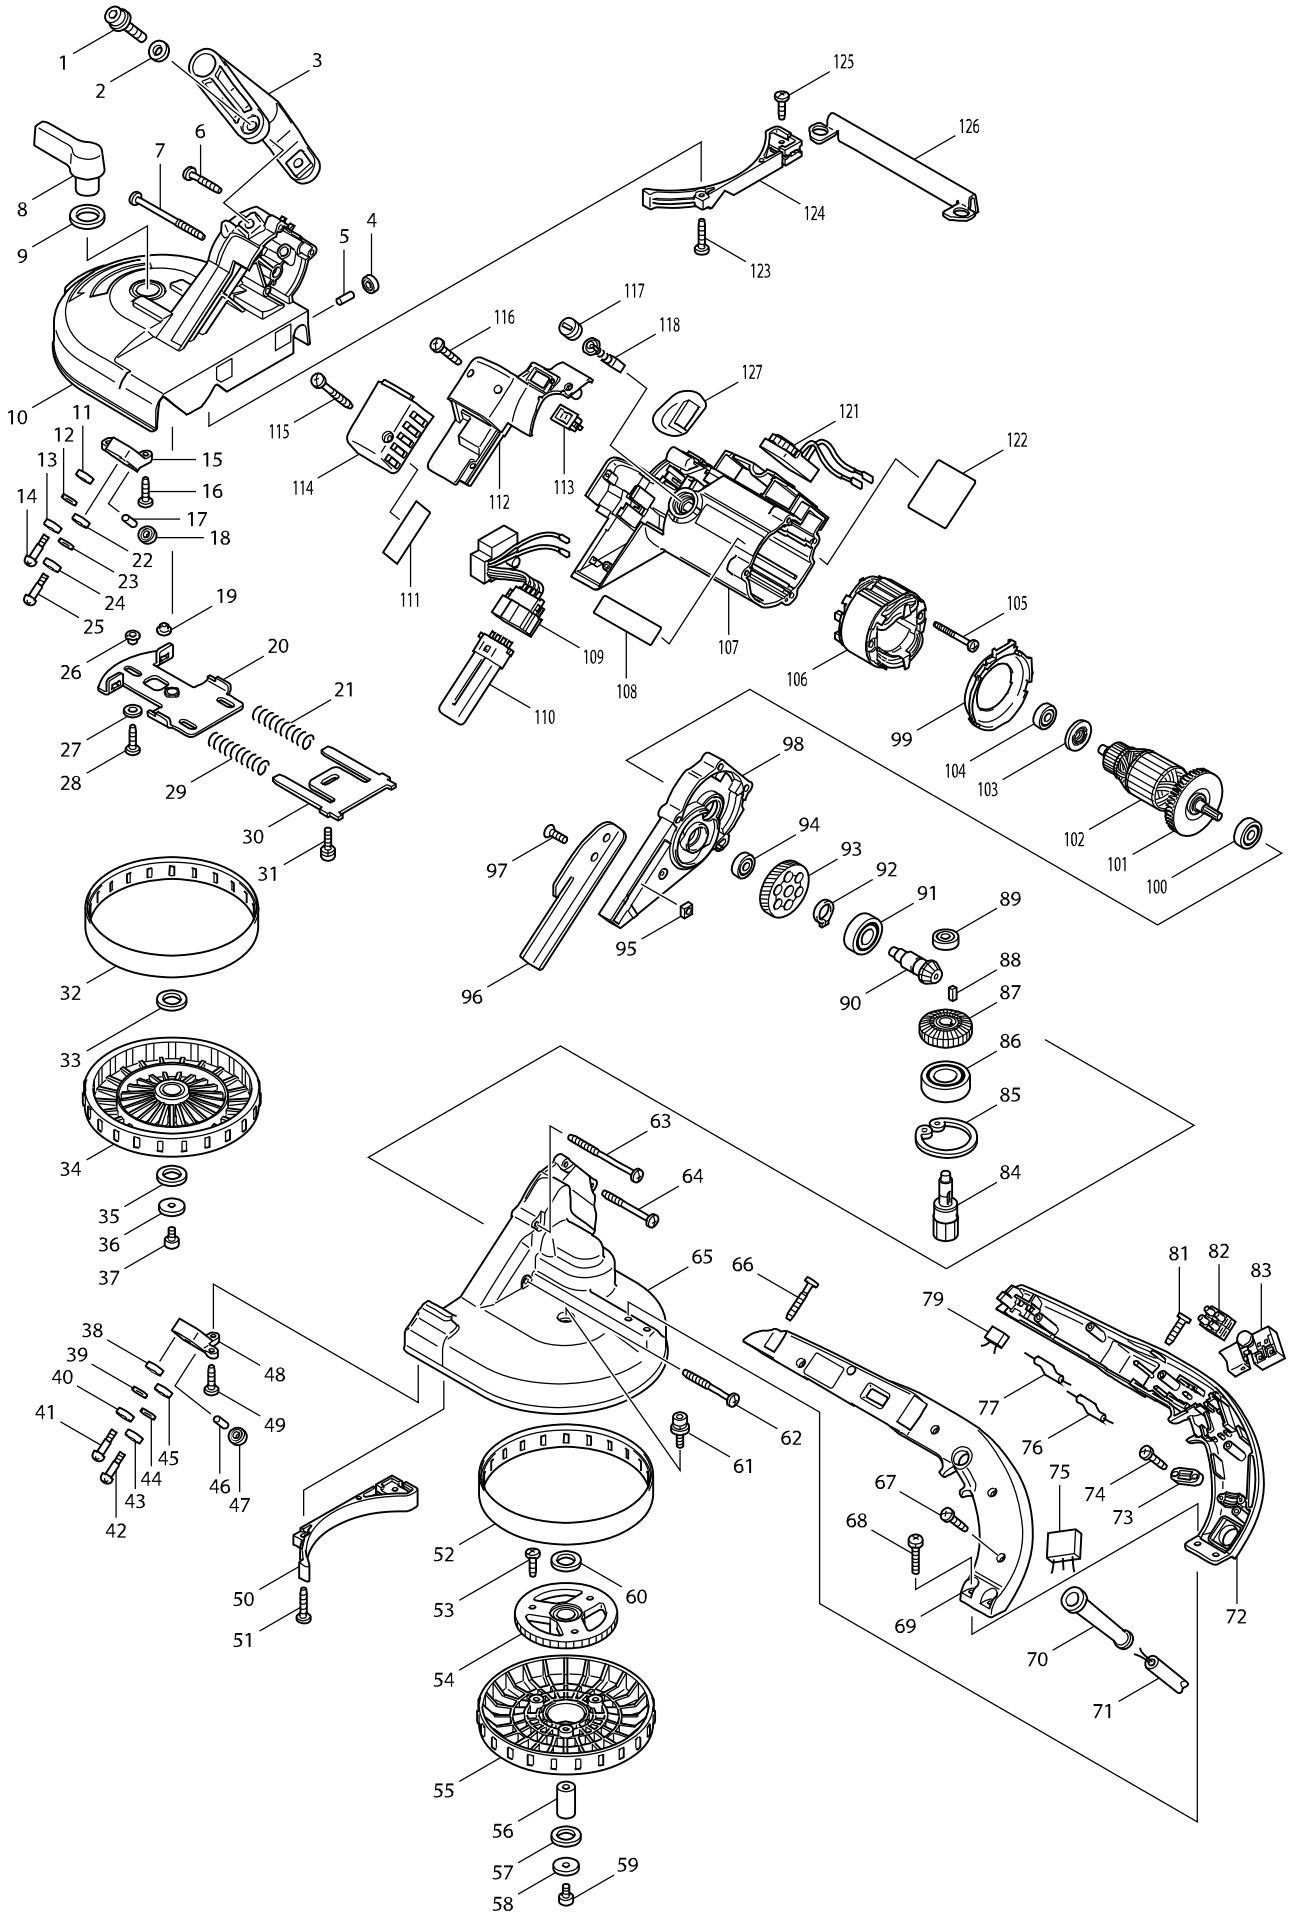

Model No. 2107F PORTABLE BAND SAW

Model No. 2107F PORTABLE BAND SAW